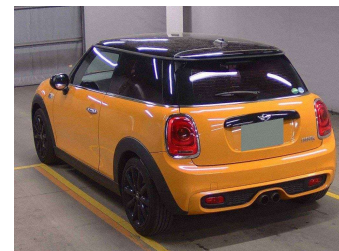

2017 Mini Cooper S 2.0T 6AT 3-Door Hatch

Purchase Price
Includes GST, Registration & Licensing

\$17,990

Finance may be available on this vehicle. Ask one of our friendly staff for more information.

marac

Gain peace of mind with Mechanical Breakdown Insurance. **Ask us how.**

provident insurance

Top features

- » Cruise Control

Body Style
3 door, Hatchback

Odometer
68,700 km

Engine
2000 cc, Petrol

Fuel Type
Petrol

Transmission
Automatic