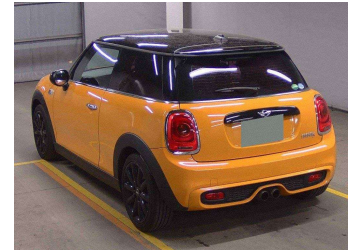

2017 Mini Cooper S 2.0T 6AT 3-Door Hatch

Purchase Price **\$17,990**
Includes GST, Registration & Licensing

Finance may be available on this vehicle. Ask one of our friendly staff for more information.

Gain peace of mind with Mechanical Breakdown Insurance. **Ask us how.**

Top features

- » Cruise Control

Body Style
3 door, Hatchback

Odometer
68,700 km

Engine
2000 cc, Petrol

Fuel Type
Petrol

Transmission
Automatic

Wheels
-