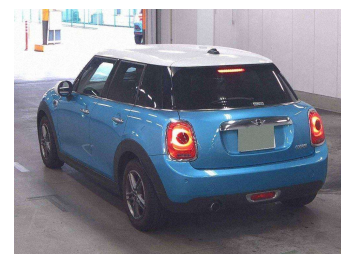

2015 Mini Cooper 1.5T 6AT 5-Door

Purchase Price **\$14,990**
Includes GST, Registration & Licensing

Finance may be available on this vehicle. Ask one of our friendly staff for more information.

Gain peace of mind with Mechanical Breakdown Insurance. **Ask us how.**

Top features

- » Reversing Camera

Body Style
5 door, Hatchback

Odometer
62,600 km

Engine
1500 cc

Fuel Type
Petrol

Transmission
Automatic

Wheels
-