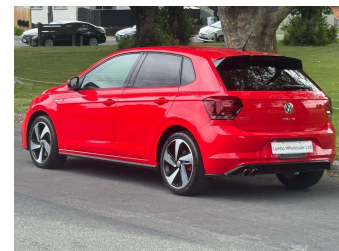

2018 Volkswagen Polo GTi 147kW 2.0P 6-DSG

Purchase Price **\$19,990**
Includes GST, Registration & Licensing

Finance may be available on this vehicle. Ask one of our friendly staff for more information.

Gain peace of mind with Mechanical Breakdown Insurance. **Ask us how.**

Top features

None Listed

Body Style
5 door, Hatchback

Odometer
46,800 km

Engine
2000 cc

Fuel Type
Petrol

Transmission
Automatic