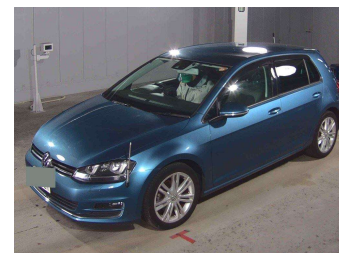

2013 Volkswagen Golf 6 TSI Highline

Purchase Price **\$15,990**
Includes GST, Registration & Licensing

Finance may be available on this vehicle. Ask one of our friendly staff for more information.

Gain peace of mind with Mechanical Breakdown Insurance. **Ask us how.**

Top features
None Listed

Body Style
5 door, Hatchback

Odometer
31,600 km

Engine
1400 cc, Petrol

Fuel Type
Petrol

Transmission
Automatic

Wheels
-

VIN
WVWZZZAUZDW162084

Interior
-

Safety
-

Reg No.

-

Ext Colour
Pacific Blue

History

-

Seats