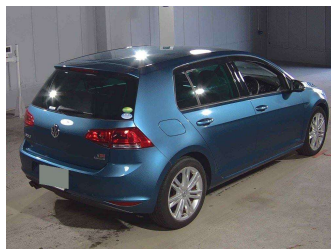

2013 Volkswagen Golf 6 TSI Highline

Purchase Price **\$15,990**
Includes GST, Registration & Licensing

Finance may be available on this vehicle. Ask one of our friendly staff for more information.

Gain peace of mind with Mechanical Breakdown Insurance. **Ask us how.**

Top features
None Listed

Body Style
5 door, Hatchback

Odometer
31,600 km

Engine
1400 cc, Petrol

Fuel Type
Petrol

Transmission
Automatic

Wheels
-

VIN
WVWZZZAUZDW162084

Interior
-

Safety
-

Reg No.

-

Ext Colour
Pacific Blue

History

-

Seats