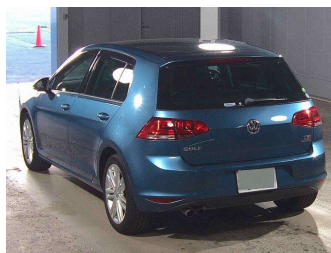

2013 Volkswagen Golf 6 TSI Highline

Purchase Price **\$15,990**
Includes GST, Registration & Licensing

Finance may be available on this vehicle. Ask one of our friendly staff for more information.

Gain peace of mind with Mechanical Breakdown Insurance. **Ask us how.**

Top features
None Listed

Body Style
5 door, Hatchback

Odometer
31,600 km

Engine
1400 cc, Petrol

Fuel Type
Petrol

Transmission
Automatic

Wheels
-

VIN
WVWZZZAUZDW162084

Interior
-

Safety
-

Reg No.

-

Ext Colour
Pacific Blue

History

-

Seats