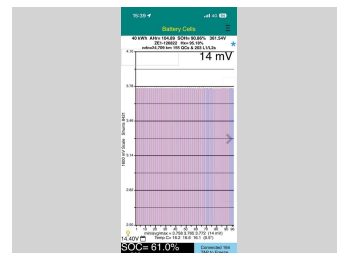

2022 Nissan Leaf XV Selection 40kWh with Pro Pilot

Purchase Price **\$25,990**
Includes GST, Registration & Licensing

Finance may be available on this vehicle. Ask one of our friendly staff for more information.