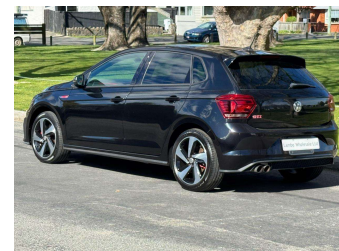

# 2018 Volkswagen Polo GTi 147kW 2.0P 6-DSG

**Purchase Price** **\$19,990**  
Includes GST, Registration & Licensing

Finance may be available on this vehicle. Ask one of our friendly staff for more information.

Gain peace of mind with Mechanical Breakdown Insurance. **Ask us how.**

**Top features**

- » Cruise Control
- » Reversing Camera

Body Style  
**5 door, Hatchback**

Odometer  
**61,400 km**

Engine  
**2000 cc, Petrol**

-

Ext Colour  
**Deep Black Pearl**

History

-

Seats

-

CO2 Emissions  
**★★★★☆**  
**149 grams/km**

Energy Economy  
**★★★★☆☆**