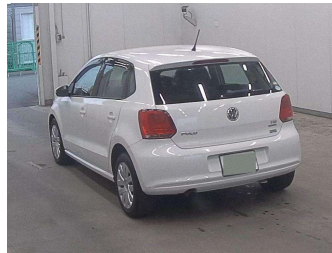

2012 Volkswagen Polo TSI Comfortline

Purchase Price **$11,990**
Includes GST, Registration & Licensing

Finance may be available on this vehicle. Ask one of our friendly staff for more information.

Gain peace of mind with Mechanical Breakdown Insurance. **Ask us how.**

Top features

None Listed

Body Style
5 door, Hatchback

Odometer
33,600 km

Engine
1200 cc

Fuel Type
Petrol

Transmission
AT

Wheels
-

VIN
WVWZZZ6RZDU003393

Interior
-

Safety

Based on 2023 UCSR rating for 10-17 models

Reg No.
-

Ext Colour
Candy White

History
-

Seats
-

CO2 Emissions
★★★★☆
141 grams/km

Energy Economy
★★★★☆☆
Annual fuel cost of $2,390
6.1L per 100km

Cost per year is an estimate based on petrol price of $2.80 per litre and an average distance of 14000 km. Emissions and Energy Economy figures standardised to 3P WLTP.

Stock ID: 2192

Lambo Wholesale | Phone 027 548 4245 | Email lambowholesale@xtra.co.nz
173 Ferry Road, Waltham, Christchurch 8011, New Zealand
www.lambowholesale.co.nz

★★★★★
4.84 | 749 reviews