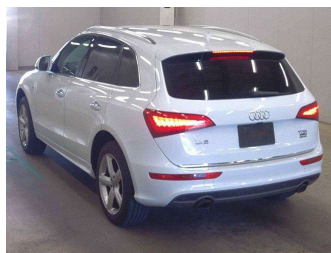

# 2015 Audi Q5 2.0 TFSi Quattro S-Line

**Purchase Price** **\$21,990**  
Includes GST, Registration & Licensing

Finance may be available on this vehicle. Ask one of our friendly staff for more information.

Gain peace of mind with Mechanical Breakdown Insurance. **Ask us how.**

**Top features**

- » Reversing Camera

Body Style  
**5 door, SUV / 4x4**

Odometer  
**61,400 km**

Engine  
**2000 cc, Petrol**

Fuel Type  
**Petrol**