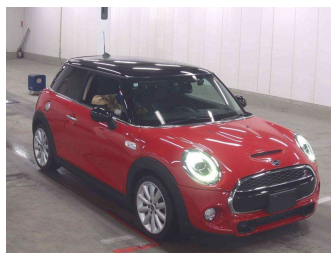

2018 Mini Cooper S 2.0T 7-Auto 3-Door - FACELIFT

Purchase Price **\$18,990**
Includes GST, Registration & Licensing

Finance may be available on this vehicle. Ask one of our friendly staff for more information.

Gain peace of mind with Mechanical Breakdown Insurance. **Ask us how.**

Top features

- » Cruise Control
- » Reversing Camera

Body Style
3 door, Hatchback

Odometer
93,900 km

Engine
2000 cc, Petrol

Fuel Type
Petrol