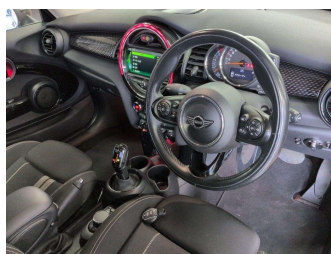

2018 Mini Cooper S 2.0T 7-Auto 3-Door - FACELIFT

Purchase Price **\$18,990**
Includes GST, Registration & Licensing

Finance may be available on this vehicle. Ask one of our friendly staff for more information.

Gain peace of mind with Mechanical Breakdown Insurance. **Ask us how.**

Top features

- » Cruise Control
- » Reversing Camera

Body Style
3 door, Hatchback

Odometer
93,900 km

Engine
2000 cc, Petrol

Fuel Type
Petrol