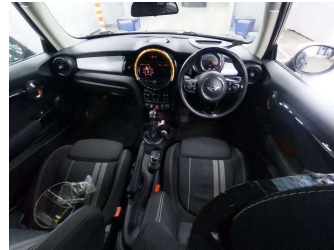

2018 Mini Cooper S 2.0T 6AT 3-Door Hatch

Purchase Price **\$19,990**
Includes GST, Registration & Licensing

Finance may be available on this vehicle. Ask one of our friendly staff for more information.

Gain peace of mind with Mechanical Breakdown Insurance. **Ask us how.**

Top features
None Listed

Body Style
3 door, Hatchback

Odometer
57,120 km

Engine
2000 cc

Fuel Type
-

Transmission
Automatic

Wheels
-

VIN
WMWXM720502H48207

Interior
-

Safety
-

Reg No.
-

Ext Colour
British Racing Green

History
-

Seats
-

CO2 Emissions
-

Energy Economy
-