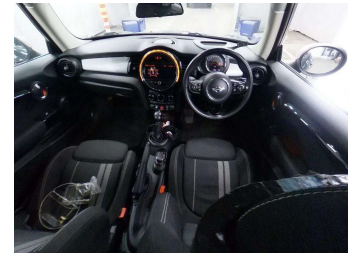

2018 Mini Cooper S 2.0T 6AT 3-Door Hatch

Purchase Price **\$19,990**
Includes GST, Registration & Licensing

Finance may be available on this vehicle. Ask one of our friendly staff for more information.

Gain peace of mind with Mechanical Breakdown Insurance. **Ask us how.**

Top features
None Listed

Body Style
3 door, Hatchback

Odometer
57,120 km

Engine
2000 cc

Fuel Type
-

Transmission
Automatic

Wheels
-

VIN
WMWXM720502H48207

Interior
-

Safety
-

Reg No.
-

Ext Colour
British Racing Green

History
-

Seats
-

CO2 Emissions
-

Energy Economy
-