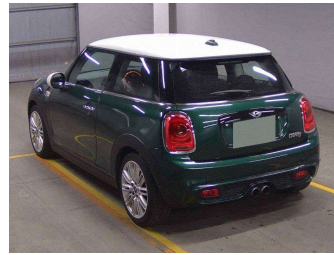

2018 Mini Cooper S 2.0T 6AT 3-Door Hatch

Purchase Price **\$19,990**
Includes GST, Registration & Licensing

Finance may be available on this vehicle. Ask one of our friendly staff for more information.

Gain peace of mind with Mechanical Breakdown Insurance. **Ask us how.**

Top features
None Listed

Body Style
3 door, Hatchback

Odometer
57,120 km

Engine
2000 cc

Fuel Type
-

Transmission
Automatic

Wheels
-

VIN
WMWXM720502H48207