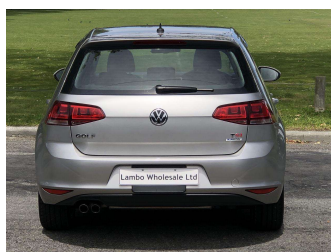

2015 Volkswagen Golf 7 TSI Highline

Purchase Price **\$18,990**
Includes GST, Registration & Licensing

Finance may be available on this vehicle. Ask one of our friendly staff for more information.

Gain peace of mind with Mechanical Breakdown Insurance. **Ask us how.**

Top features

- » Cruise Control
- » paddle shift

Body Style
5 door, Hatchback

Odometer
22,400 km

Engine
1400 cc

Fuel Type
Petrol

Transmission
AT

Wheels
-