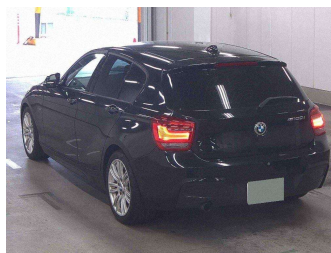

2012 BMW 120i M-Sport

Purchase Price **\$13,990**
Includes GST, Registration & Licensing

Finance may be available on this vehicle. Ask one of our friendly staff for more information.

Gain peace of mind with Mechanical Breakdown Insurance. **Ask us how.**

Top features

- » Reversing Camera

Body Style
5 door, Hatchback

Odometer
57,000 km

Engine
1600 cc

Fuel Type
Petrol

Transmission
AT

Wheels
-