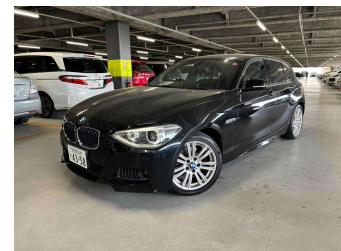

2012 BMW 120i M-Sport

Purchase Price **\$13,990**
Includes GST, Registration & Licensing

Finance may be available on this vehicle. Ask one of our friendly staff for more information.

Gain peace of mind with Mechanical Breakdown Insurance. **Ask us how.**

Top features

- » Reversing Camera

Body Style
5 door, Hatchback

Odometer
57,000 km

Engine
1600 cc

Fuel Type
Petrol

Transmission
AT

Wheels
-