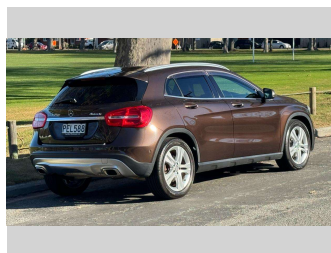

2014 Mercedes-Benz GLA250 4Matic Sport

Purchase Price **\$14,990**
Includes GST, Registration & Licensing

Finance may be available on this vehicle. Ask one of our friendly staff for more information.

Gain peace of mind with Mechanical Breakdown Insurance. **Ask us how.**

Top features
None Listed

Body Style
Station Wagon

Odometer
92,500 km

Engine
1990 cc, Petrol

Fuel Type
Petrol

Transmission
Automatic

Wheels
-

VIN
WDC1569462J035638

Interior
-

Safety

Based on 2025 UCSR rating for 14-19 models

Reg No.
PEL588

Ext Colour
Orient Brown Metallic

History
Ex-Overseas, 2 owners

Seats
5 seats

CO2 Emissions
★★★★☆
186 grams/km