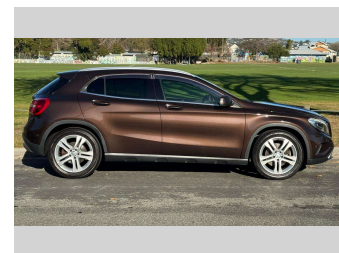

2014 Mercedes-Benz GLA250 4Matic Sport

Purchase Price **\$14,990**
Includes GST, Registration & Licensing

Finance may be available on this vehicle. Ask one of our friendly staff for more information.

Gain peace of mind with Mechanical Breakdown Insurance. **Ask us how.**

Top features
None Listed

Body Style
Station Wagon

Odometer
92,500 km

Engine
1990 cc, Petrol

Fuel Type
Petrol

Transmission
Automatic

Wheels
-

VIN
WDC1569462J035638

Interior
-

Safety

Based on 2025 UCSR rating for 14-19 models

Reg No.
PEL588

Ext Colour
Orient Brown Metallic

History
Ex-Overseas, 2 owners

Seats
5 seats

CO2 Emissions
★★★★☆
186 grams/km