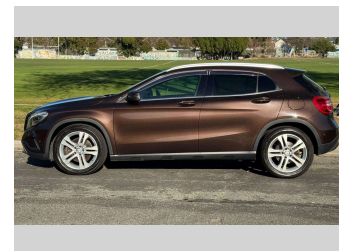

2014 Mercedes-Benz GLA250 4Matic Sport

Purchase Price **\$14,990**
Includes GST, Registration & Licensing

Finance may be available on this vehicle. Ask one of our friendly staff for more information.

Gain peace of mind with Mechanical Breakdown Insurance. **Ask us how.**

Top features
None Listed

Body Style
Station Wagon

Odometer
92,500 km

Engine
1990 cc, Petrol

Fuel Type
Petrol

Transmission
Automatic

Wheels
-

VIN
WDC1569462J035638

Interior
-

Safety

Based on 2025 UCSR rating for 14-19 models

Reg No.
PEL588

Ext Colour
Orient Brown Metallic

History
Ex-Overseas, 2 owners

Seats
5 seats

CO2 Emissions
★★★★☆
186 grams/km