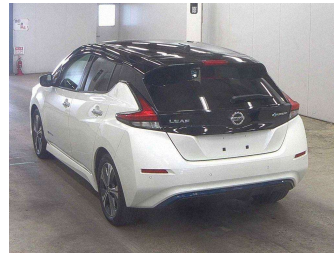

# 2019 Nissan Leaf XV Selection 40kWh with Pro Pilot

**Purchase Price** **\$19,990**  
Includes GST, Registration & Licensing

Finance may be available on this vehicle. Ask one of our friendly staff for more information.

Gain peace of mind with Mechanical Breakdown Insurance. **Ask us how.**

**Top features**

- » smart key

Body Style  
**5 door, Hatchback**

Odometer  
**22,800 km**

Engine  
-

Fuel Type  
**Electricity**

Transmission  
**Automatic**