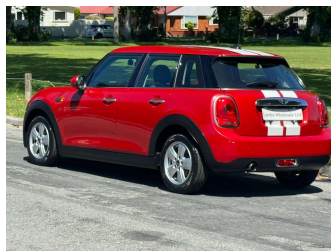

2015 Mini One 1.2T Auto 5-Door

Purchase Price **\$11,990**
Includes GST, Registration & Licensing

Finance may be available on this vehicle. Ask one of our friendly staff for more information.

Gain peace of mind with Mechanical Breakdown Insurance. **Ask us how.**

Top features

- » Fog Lights

Body Style
5 door, Hatchback

Odometer
69,700 km

Engine
1200 cc, Petrol

Fuel Type
Petrol

Transmission
Automatic

Wheels
-