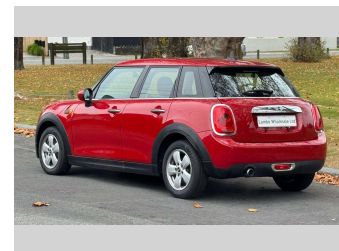

2015 Mini One 1.2T Auto 5-Door

Purchase Price **\$10,990**
Includes GST, Registration & Licensing

Finance may be available on this vehicle. Ask one of our friendly staff for more information.

Gain peace of mind with Mechanical Breakdown Insurance. **Ask us how.**

Top features

- » Fog Lights

Body Style
5 door, Hatchback

Odometer
69,700 km

Engine
1200 cc, Petrol

Fuel Type
Petrol

Transmission
Automatic

Wheels
-