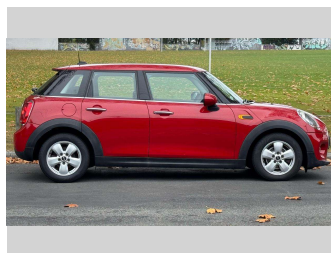

2015 Mini One 1.2T Auto 5-Door

Purchase Price **\$10,990**
Includes GST, Registration & Licensing

Finance may be available on this vehicle. Ask one of our friendly staff for more information.

Gain peace of mind with Mechanical Breakdown Insurance. **Ask us how.**

Top features

- » Fog Lights

Body Style
5 door, Hatchback

Odometer
69,700 km

Engine
1200 cc, Petrol

Fuel Type
Petrol

Transmission
Automatic

Wheels
-