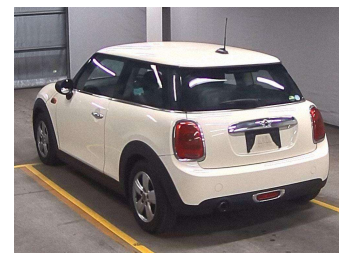

2014 Mini One 1.2T Auto 3-Door

Purchase Price **\$13,990**
Includes GST, Registration & Licensing

Finance may be available on this vehicle. Ask one of our friendly staff for more information.

Gain peace of mind with Mechanical Breakdown Insurance. **Ask us how.**

Top features
None Listed

Body Style
3 door, Hatchback

Odometer
34,500 km

Engine
1200 cc

Fuel Type
Petrol

Transmission
AT

Wheels
-

VIN
WMWXN720403A08297