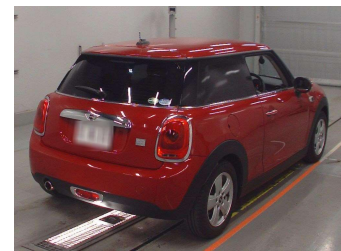

# 2015 Mini One 1.2T Auto 3-Door

**Purchase Price** **\$12,990**  
Includes GST, Registration & Licensing

Finance may be available on this vehicle. Ask one of our friendly staff for more information.

Gain peace of mind with Mechanical Breakdown Insurance. **Ask us how.**

**Top features**  
None Listed

Body Style  
**3 door, Hatchback**

Odometer  
**72,100 km**

Engine  
**1200 cc**

Fuel Type  
**Petrol**

Transmission  
**Automatic**

Wheels  
-

VIN  
**WMWXN720503A94476**