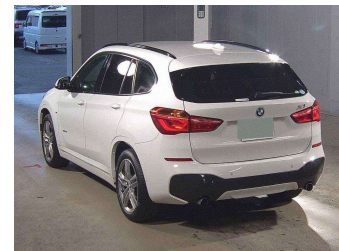

2017 BMW X1 X-Drive 20i M-Sport

Purchase Price **\$21,990**
Includes GST, Registration & Licensing

Finance may be available on this vehicle. Ask one of our friendly staff for more information.

Gain peace of mind with Mechanical Breakdown Insurance. **Ask us how.**

Top features

None Listed

Body Style
5 door, SUV / 4x4

Odometer
60,300 km

Engine
2000 cc, Petrol

Fuel Type
Petrol

Transmission
Automatic

Wheels
 -