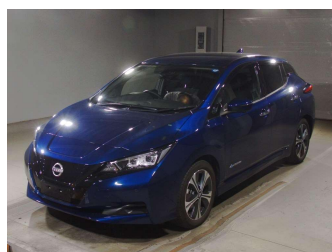

2022 Nissan Leaf XV Selection 40kWh with Pro Pilot

Purchase Price **\$26,990**
Includes GST, Registration & Licensing

Finance may be available on this vehicle. Ask one of our friendly staff for more information.

Gain peace of mind with Mechanical Breakdown Insurance. **Ask us how.**

Top features

- » Cruise Control
- » Heated Seats

Body Style
5 door, Hatchback

Odometer
16,350 km

Engine
Electric

Fuel Type
Electricity