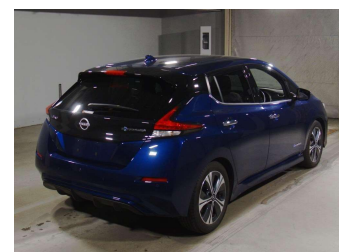

2022 Nissan Leaf XV Selection 40kWh with Pro Pilot

Purchase Price **\$26,990**
Includes GST, Registration & Licensing

Finance may be available on this vehicle. Ask one of our friendly staff for more information.

Gain peace of mind with Mechanical Breakdown Insurance. **Ask us how.**

Top features

- » Cruise Control
- » Heated Seats

Body Style
5 door, Hatchback

Odometer
16,350 km

Engine
Electric

Fuel Type
Electricity