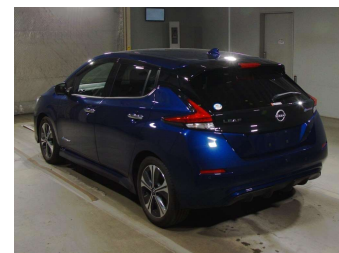

2022 Nissan Leaf XV Selection 40kWh with Pro Pilot

Purchase Price **\$26,990**
Includes GST, Registration & Licensing

Finance may be available on this vehicle. Ask one of our friendly staff for more information.

Gain peace of mind with Mechanical Breakdown Insurance. **Ask us how.**

Top features

- » Cruise Control
- » Heated Seats

Body Style
5 door, Hatchback

Odometer
16,350 km

Engine
Electric

Fuel Type
Electricity