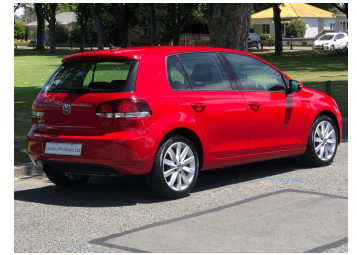

2011 Volkswagen Golf 6 TSI Highline

Purchase Price **POA**
Includes GST, Registration & Licensing

Finance may be available on this vehicle. Ask one of our friendly staff for more information.

Gain peace of mind with Mechanical Breakdown Insurance. **Ask us how.**

Top features

None Listed

Body Style
5 door, Hatchback

Odometer
78,000 km

Engine
1400 cc

Fuel Type
Petrol

Transmission
AT

Wheels
-