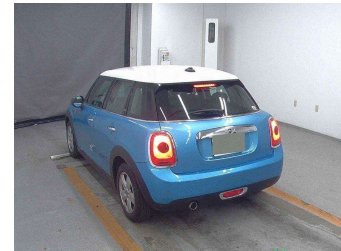

# 2015 Mini One 1.2T Auto 5-Door

Purchase Price **\$13,990**  
Includes GST, Registration & Licensing

Finance may be available on this vehicle. Ask one of our friendly staff for more information.

Gain peace of mind with Mechanical Breakdown Insurance. **Ask us how.**

**Top features**

- » smart key

Body Style  
**5 door, Hatchback**

Odometer  
**57,100 km**

Engine  
**1200 cc**

Fuel Type  
**Petrol**

Transmission  
**AT**

Wheels  
-