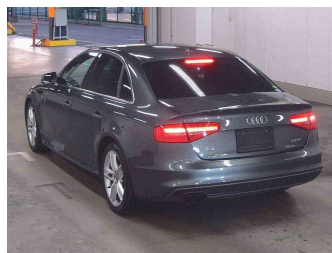

2013 Audi A4 Sedan 2.0 TFSi S-Line

Purchase Price **$16,990**
Includes GST, Registration & Licensing

Finance may be available on this vehicle. Ask one of our friendly staff for more information.

Gain peace of mind with Mechanical Breakdown Insurance. **Ask us how.**

Top features

- » Cruise Control
- » Heated Seats
- » paddle shift
- » Reversing Camera

Body Style
4 door, Sedan

Odometer
62,500 km

Engine
2000 cc

Fuel Type
Petrol

Transmission
Automatic

Wheels
-

VIN
WAUZZZ8K0EA050211

Interior
-

Safety
-

Reg No.

-

Ext Colour
Daytona Grey

History

-

Seats

-

CO2 Emissions

-

Energy Economy

-

Stock ID: 2556

Lambo Wholesale | Phone 027 548 4245 | Email lambowholesale@xtra.co.nz
173 Ferry Road, Waltham, Christchurch 8011, New Zealand
www.lambowholesale.co.nz

4.84 | 851 reviews