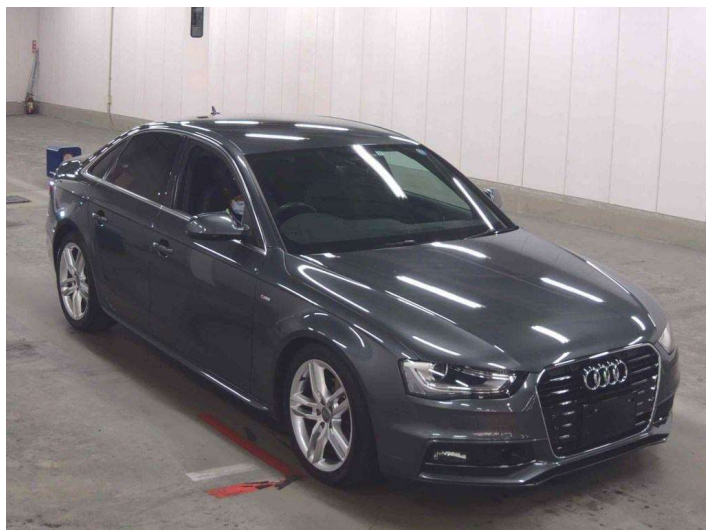

2013 Audi A4 Sedan 2.0 TFSi S-Line

Purchase Price **$16,990**
Includes GST, Registration & Licensing

Finance may be available on this vehicle. Ask one of our friendly staff for more information.

Gain peace of mind with Mechanical Breakdown Insurance. **Ask us how.**

Top features

- » Cruise Control
- » Heated Seats
- » paddle shift
- » Reversing Camera

Body Style
4 door, Sedan

Odometer
62,500 km

Engine
2000 cc

Fuel Type
Petrol

Transmission
Automatic

Wheels
-

VIN
WAUZZZ8K0EA050211

Interior
-

Safety
-

Reg No.

-

Ext Colour
Daytona Grey

History

-

Seats

-

CO2 Emissions

-

Energy Economy

-

Stock ID: 2556

Lambo Wholesale | Phone 027 548 4245 | Email lambowholesale@xtra.co.nz
173 Ferry Road, Waltham, Christchurch 8011, New Zealand
www.lambowholesale.co.nz

4.84 | 851 reviews