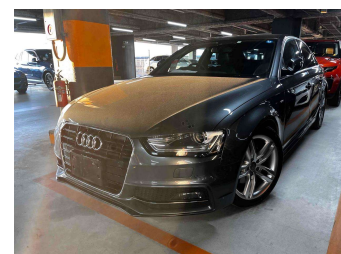

2013 Audi A4 Sedan 2.0 TFSi S-Line

Purchase Price **$16,990**
Includes GST, Registration & Licensing

Finance may be available on this vehicle. Ask one of our friendly staff for more information.

Gain peace of mind with Mechanical Breakdown Insurance. **Ask us how.**

Top features

- » Cruise Control
- » Heated Seats
- » paddle shift
- » Reversing Camera

Body Style
4 door, Sedan

Odometer
62,500 km

Engine
2000 cc

Fuel Type
Petrol

Transmission
Automatic

Wheels
-

VIN
WAUZZZ8K0EA050211

Interior
-

Safety
-

Reg No.

-

Ext Colour
Daytona Grey

History

-

Seats

-

CO2 Emissions

-

Energy Economy

-

Stock ID: 2556

Lambo Wholesale | Phone 027 548 4245 | Email lambowholesale@xtra.co.nz
173 Ferry Road, Waltham, Christchurch 8011, New Zealand
www.lambowholesale.co.nz

4.84 | 851 reviews