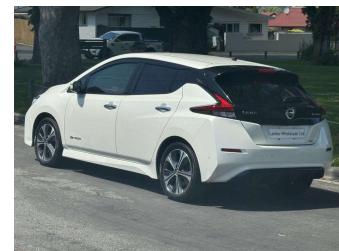

# 2017 Nissan Leaf G 40kWh with Pro Pilot

**Purchase Price** **\$15,990**  
Includes GST, Registration & Licensing

Finance may be available on this vehicle. Ask one of our friendly staff for more information.

Gain peace of mind with Mechanical Breakdown Insurance. **Ask us how.**

**Top features**  
None Listed

Body Style  
**5 door, Hatchback**

Odometer  
**61,100 km**

Engine  
-

Fuel Type  
**Electricity**

Transmission  
**Automatic**