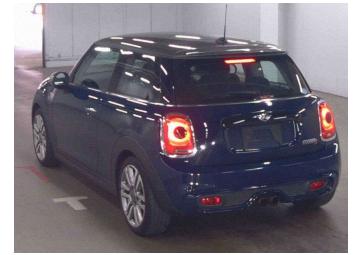

2017 Mini Cooper S 2.0T 6AT 3-Door Hatch SEVEN

Purchase Price **\$15,990**
Includes GST, Registration & Licensing

Finance may be available on this vehicle. Ask one of our friendly staff for more information.

Gain peace of mind with Mechanical Breakdown Insurance. **Ask us how.**

Top features

- » Reversing Camera

Body Style
3 door, Hatchback

Odometer
87,700 km

Engine
2000 cc, Petrol

Fuel Type
Petrol

Transmission
Automatic