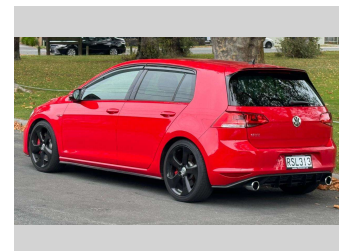

# 2015 Volkswagen Golf GTI PERFORMANCE 162K

**Purchase Price** **\$19,990**  
Includes GST, Registration & Licensing

Finance may be available on this vehicle. Ask one of our friendly staff for more information.

Ext Colour  
**Tornado Red**

History  
**NZ New, 6 owners**

Seats  
**5 seats**

CO2 Emissions  
**★★★★☆**  
**165 grams/km**

Energy Economy  
**★★★☆☆**  
**Annual fuel cost of \$2,780**  
**7.1L per 100km**