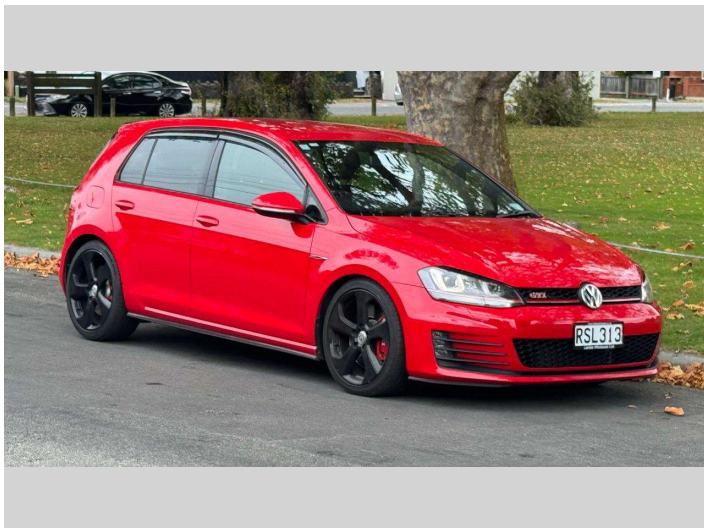

2015 Volkswagen Golf GTI PERFORMANCE 162K

Purchase Price **$19,990**
Includes GST, Registration & Licensing

Finance may be available on this vehicle. Ask one of our friendly staff for more information.

Gain peace of mind with Mechanical Breakdown Insurance. **Ask us how.**

Top features
None Listed

Body Style
4 door, Hatchback

Odometer
70,000 km

Engine
1984 cc, Internal Combustion

Fuel Type
Petrol

Transmission
Automatic, Front Wheel

Wheels
-

VIN
WVVZZZAUZFW084345

Interior
-

Safety

Based on 2025 UCSR rating for 13-20 models

Reg No.
RSL313

Ext Colour
Tornado Red

History
NZ New, 6 owners

Seats
5 seats

CO2 Emissions
★★★★☆
165 grams/km

Energy Economy
★★★☆☆
Annual fuel cost of $2,780
7.1L per 100km

Cost per year is an estimate based on petrol price of $2.80 per litre and an average distance of 14000 km. Emissions and Energy Economy figures standardised to 3P WLTP.

Stock ID: 2991

Lambo
Wholesale Ltd

Lambo Wholesale | Phone 027 548 4245 | Email lambowholesale@xtra.co.nz
173 Ferry Road, Waltham, Christchurch 8011, New Zealand
www.lambowholesale.co.nz

★★★★★
4.85 | 1056 reviews