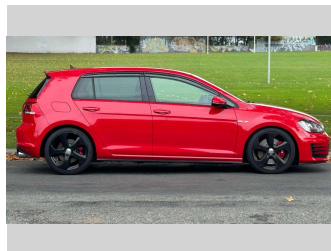

# 2015 Volkswagen Golf GTI PERFORMANCE 162K

**Purchase Price** **\$19,990**  
Includes GST, Registration & Licensing

Finance may be available on this vehicle. Ask one of our friendly staff for more information.

Ext Colour  
**Tornado Red**

History  
**NZ New, 6 owners**

Seats  
**5 seats**

CO2 Emissions  
**★★★★☆**  
**165 grams/km**

Energy Economy  
**★★★☆☆**  
**Annual fuel cost of \$2,780**  
**7.1L per 100km**