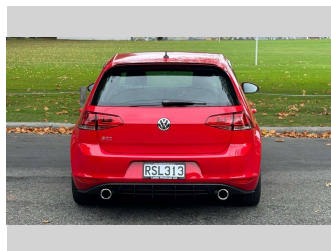

# 2015 Volkswagen Golf GTI PERFORMANCE 162K

**Purchase Price** **\$19,990**  
Includes GST, Registration & Licensing

Finance may be available on this vehicle. Ask one of our friendly staff for more information.

Ext Colour  
**Tornado Red**

History  
**NZ New, 6 owners**

Seats  
**5 seats**

CO2 Emissions  
**★★★★☆**  
**165 grams/km**

Energy Economy  
**★★★☆☆**  
**Annual fuel cost of \$2,780**  
**7.1L per 100km**