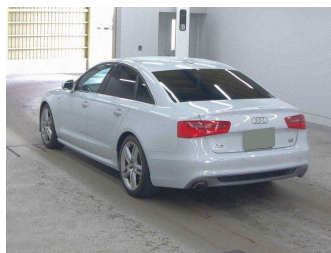

2015 Audi A6 2.8 TFSi Quattro S Line

Purchase Price **\$19,990**
Includes GST, Registration & Licensing

Finance may be available on this vehicle. Ask one of our friendly staff for more information.

Gain peace of mind with Mechanical Breakdown Insurance. **Ask us how.**

Top features

- » Heated Seats
- » paddle shift
- » Reversing Camera

Body Style
4 door, Sedan

Odometer
88,600 km

Engine
2800 cc

Fuel Type
Petrol

Transmission
AT, 4WD

Wheels
-