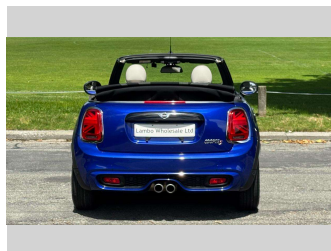

# 2019 Mini Cooper S 2.0T 7-Auto Convertible -

**Purchase Price** **\$26,990**  
Includes GST, Registration & Licensing

Finance may be available on this vehicle. Ask one of our friendly staff for more information.

Gain peace of mind with Mechanical Breakdown Insurance. **Ask us how.**

**Top features**

- » Reversing Camera

Body Style  
**2 door, Convertible**

Odometer  
**73,600 km**

Engine  
**2000 cc**

Fuel Type  
**Petrol**