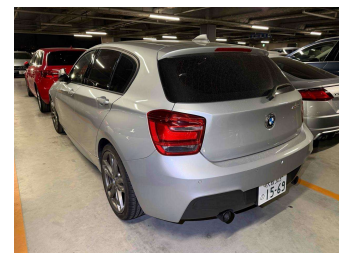

2013 BMW M135i M-Sport

Purchase Price **\$22,990**
Includes GST, Registration & Licensing

Finance may be available on this vehicle. Ask one of our friendly staff for more information.

Gain peace of mind with Mechanical Breakdown Insurance. **Ask us how.**

Top features

- » Reversing Camera

Body Style
5 door, Hatchback

Odometer
45,000 km

Engine
3000 cc, Petrol

Fuel Type
Petrol

Transmission
Automatic

Wheels
-