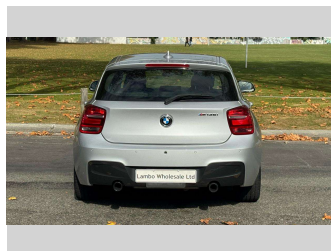

2013 BMW M135i M-Sport

Purchase Price **\$22,990**
Includes GST, Registration & Licensing

Finance may be available on this vehicle. Ask one of our friendly staff for more information.

Gain peace of mind with Mechanical Breakdown Insurance. **Ask us how.**

Top features

- » Reversing Camera

Body Style
5 door, Hatchback

Odometer
45,000 km

Engine
3000 cc, Petrol

Fuel Type
Petrol

Transmission
Automatic

Wheels
-