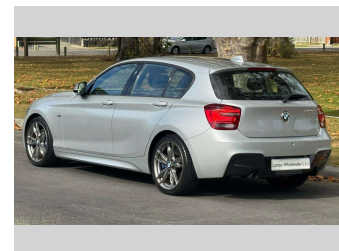

2013 BMW M135i M-Sport

Purchase Price **\$22,990**
Includes GST, Registration & Licensing

Finance may be available on this vehicle. Ask one of our friendly staff for more information.

Gain peace of mind with Mechanical Breakdown Insurance. **Ask us how.**

Top features

- » Reversing Camera

Body Style
5 door, Hatchback

Odometer
45,000 km

Engine
3000 cc, Petrol

Fuel Type
Petrol

Transmission
Automatic

Wheels
-