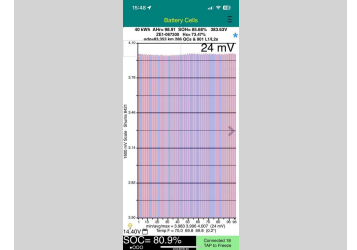

# 2019 Nissan Leaf G 40kWh with Pro Pilot

**Purchase Price** **\$16,990**  
Includes GST, Registration & Licensing

Finance may be available on this vehicle. Ask one of our friendly staff for more information.

Gain peace of mind with Mechanical Breakdown Insurance. **Ask us how.**

**Top features**

- » Cruise Control

Body Style  
**5 door, Hatchback**

Odometer  
**83,300 km**

Engine  
-

Fuel Type  
**Electricity**