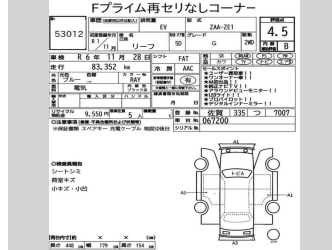

# 2019 Nissan Leaf G 40kWh with Pro Pilot

**Purchase Price** **\$16,990**  
Includes GST, Registration & Licensing

Finance may be available on this vehicle. Ask one of our friendly staff for more information.

Gain peace of mind with Mechanical Breakdown Insurance. **Ask us how.**

**Top features**

- » Cruise Control

Body Style  
**5 door, Hatchback**

Odometer  
**83,300 km**

Engine  
-

Fuel Type  
**Electricity**