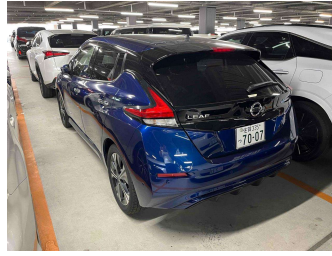

# 2019 Nissan Leaf G 40kWh with Pro Pilot

**Purchase Price** **\$16,990**  
Includes GST, Registration & Licensing

Finance may be available on this vehicle. Ask one of our friendly staff for more information.

Gain peace of mind with Mechanical Breakdown Insurance. **Ask us how.**

**Top features**

- » Cruise Control

Body Style  
**5 door, Hatchback**

Odometer  
**83,300 km**

Engine  
-

Fuel Type  
**Electricity**