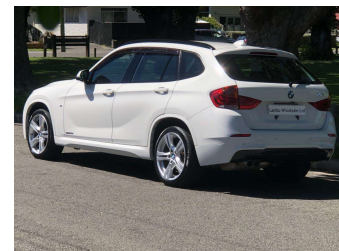

2014 BMW X1 S-Drive 20i M-Sport

Purchase Price **\$16,990**
Includes GST, Registration & Licensing

Finance may be available on this vehicle. Ask one of our friendly staff for more information.

Gain peace of mind with Mechanical Breakdown Insurance. **Ask us how.**

Top features

- » Reversing Camera

Body Style
5 door, SUV

Odometer
51,000 km

Engine
2000 cc

Fuel Type
Petrol

Transmission
AT

Wheels
-