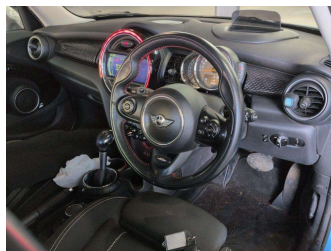

2015 Mini Cooper S 2.0T 6AT 5-Door

Purchase Price **\$17,990**
Includes GST, Registration & Licensing

Finance may be available on this vehicle. Ask one of our friendly staff for more information.

Gain peace of mind with Mechanical Breakdown Insurance. **Ask us how.**

Top features
None Listed

Body Style
5 door, Hatchback

Odometer
54,800 km

Engine
2000 cc, Petrol

Fuel Type
Petrol

Transmission
Automatic

Wheels
-

VIN
WMWXS720202B60464

Interior
-

Safety
-

Reg No.

-

Ext Colour
Electric Blue Metallic

History

-

Seats