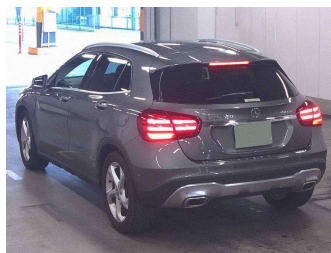

2017 Mercedes-Benz GLA220 4-MATIC - LEATHER

Purchase Price **\$19,990**
Includes GST, Registration & Licensing

Finance may be available on this vehicle. Ask one of our friendly staff for more information.

Gain peace of mind with Mechanical Breakdown Insurance. **Ask us how.**

Top features

- » Cruise Control

Body Style
5 door, SUV / 4x4

Odometer
85,500 km

Engine
2000 cc, Petrol

Fuel Type
Petrol

Transmission
Automatic