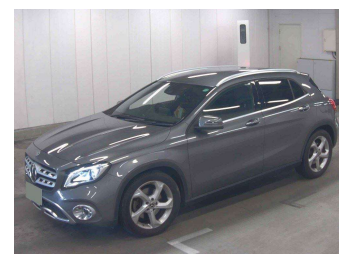

2017 Mercedes-Benz GLA220 4-MATIC - LEATHER

Purchase Price **\$19,990**
Includes GST, Registration & Licensing

Finance may be available on this vehicle. Ask one of our friendly staff for more information.

Gain peace of mind with Mechanical Breakdown Insurance. **Ask us how.**

Top features

- » Cruise Control

Body Style
5 door, SUV / 4x4

Odometer
85,500 km

Engine
2000 cc, Petrol

Fuel Type
Petrol

Transmission
Automatic