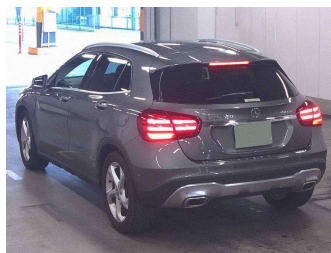

2017 Mercedes-Benz GLA220 4-MATIC - LEATHER

Purchase Price **\$17,990**
Includes GST, Registration & Licensing

Finance may be available on this vehicle. Ask one of our friendly staff for more information.

Gain peace of mind with Mechanical Breakdown Insurance. **Ask us how.**

Top features

- » Cruise Control

Body Style
5 door, SUV / 4x4

Odometer
85,500 km

Engine
2000 cc, Petrol

Fuel Type
Petrol

Transmission
Automatic