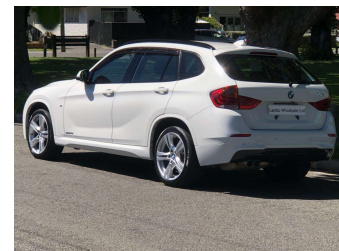

2013 BMW X1 S-Drive 20i M-Sport

Purchase Price **\$14,990**
Includes GST, Registration & Licensing

Finance may be available on this vehicle. Ask one of our friendly staff for more information.

Gain peace of mind with Mechanical Breakdown Insurance. **Ask us how.**

Top features
None Listed

Body Style
5 door, Hatchback

Odometer
75,200 km

Engine
2000 cc

Fuel Type
Petrol

Transmission
Automatic

Wheels
-

VIN
WBAVL92030VU21841