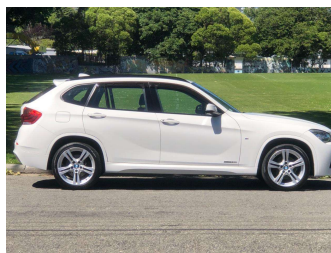

2013 BMW X1 S-Drive 20i M-Sport

Purchase Price **\$14,990**
Includes GST, Registration & Licensing

Finance may be available on this vehicle. Ask one of our friendly staff for more information.

Gain peace of mind with Mechanical Breakdown Insurance. **Ask us how.**

Top features
None Listed

Body Style
5 door, Hatchback

Odometer
75,200 km

Engine
2000 cc

Fuel Type
Petrol

Transmission
Automatic

Wheels
-

VIN
WBAVL92030VU21841