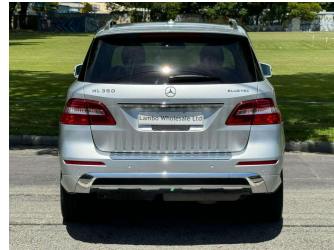

2014 Mercedes-Benz ML350d BLUETEC AMG Sport

Purchase Price **\$31,990**
Includes GST, Registration & Licensing

Finance may be available on this vehicle. Ask one of our friendly staff for more information.

Gain peace of mind with Mechanical Breakdown Insurance. **Ask us how.**

Top features

- » Cruise Control
- » Heated Seats
- » paddle shift

Body Style
5 door, SUV / 4x4

Odometer
74,300 km

Engine
3000 cc

Fuel Type
Diesel