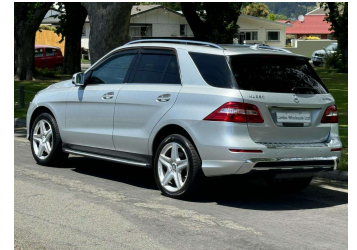

2014 Mercedes-Benz ML350d BLUETEC AMG Sport

Purchase Price **\$31,990**
Includes GST, Registration & Licensing

Finance may be available on this vehicle. Ask one of our friendly staff for more information.

Gain peace of mind with Mechanical Breakdown Insurance. **Ask us how.**

Top features

- » Cruise Control
- » Heated Seats
- » paddle shift

Body Style
5 door, SUV / 4x4

Odometer
74,300 km

Engine
3000 cc

Fuel Type
Diesel