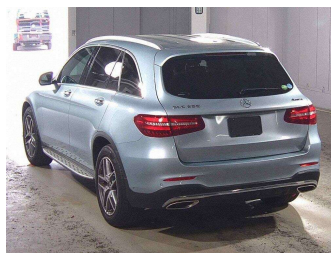

2017 Mercedes-Benz GLC250 4-MATIC AMG Sports

Purchase Price **\$29,990**
Includes GST, Registration & Licensing

Finance may be available on this vehicle. Ask one of our friendly staff for more information.

Gain peace of mind with Mechanical Breakdown Insurance. **Ask us how.**

Top features
None Listed

Body Style
5 door, SUV / 4x4

Odometer
69,400 km

Engine
2000 cc, Petrol

Fuel Type
Petrol

Transmission
Automatic