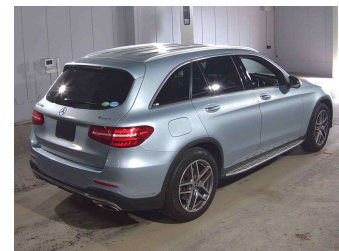

2017 Mercedes-Benz GLC250 4-MATIC AMG Sports

Purchase Price **\$29,990**
Includes GST, Registration & Licensing

Finance may be available on this vehicle. Ask one of our friendly staff for more information.

Gain peace of mind with Mechanical Breakdown Insurance. **Ask us how.**

Top features
None Listed

Body Style
5 door, SUV / 4x4

Odometer
69,400 km

Engine
2000 cc, Petrol

Fuel Type
Petrol

Transmission
Automatic