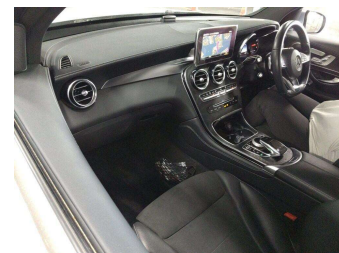

2017 Mercedes-Benz GLC250 4-MATIC AMG Sports

Purchase Price **\$29,990**
Includes GST, Registration & Licensing

Finance may be available on this vehicle. Ask one of our friendly staff for more information.

Gain peace of mind with Mechanical Breakdown Insurance. **Ask us how.**

Top features
None Listed

Body Style
5 door, SUV / 4x4

Odometer
69,400 km

Engine
2000 cc, Petrol

Fuel Type
Petrol

Transmission
Automatic