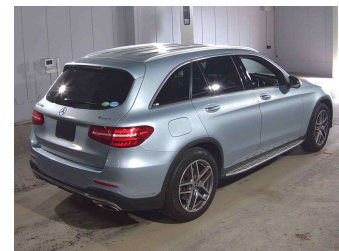

# 2017 Mercedes-Benz GLC250 4-MATIC AMG Sports

**Purchase Price** **\$29,990**  
Includes GST, Registration & Licensing

Finance may be available on this vehicle. Ask one of our friendly staff for more information.

Gain peace of mind with Mechanical Breakdown Insurance. **Ask us how.**

**Top features**  
None Listed

Body Style  
**5 door, SUV / 4x4**

Odometer  
**69,400 km**

Engine  
**2000 cc, Petrol**

Fuel Type  
**Petrol**