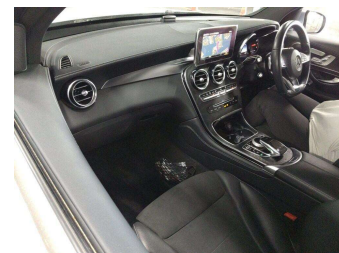

# 2017 Mercedes-Benz GLC250 4-MATIC AMG Sports

**Purchase Price** **\$29,990**  
Includes GST, Registration & Licensing

Finance may be available on this vehicle. Ask one of our friendly staff for more information.

Gain peace of mind with Mechanical Breakdown Insurance. **Ask us how.**

**Top features**  
None Listed

Body Style  
**5 door, SUV / 4x4**

Odometer  
**69,400 km**

Engine  
**2000 cc, Petrol**

Fuel Type  
**Petrol**

**Diamond Silver Metallic**

History

-

Seats

-

CO2 Emissions

-

Energy Economy