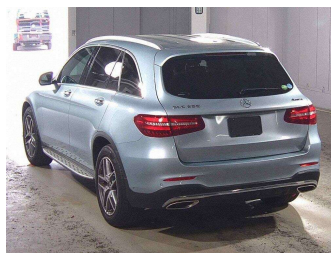

# 2017 Mercedes-Benz GLC250 4-MATIC AMG Sports

**Purchase Price** **\$29,990**  
Includes GST, Registration & Licensing

Finance may be available on this vehicle. Ask one of our friendly staff for more information.

Gain peace of mind with Mechanical Breakdown Insurance. **Ask us how.**

**Top features**  
None Listed

Body Style  
**5 door, SUV / 4x4**

Odometer  
**69,400 km**

Engine  
**2000 cc, Petrol**

Fuel Type  
**Petrol**