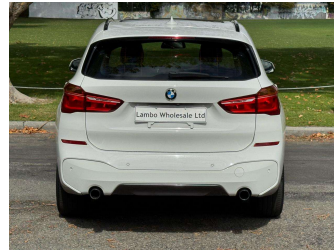

# 2016 BMW X1 X-Drive 20i M-Sport - SUNROOF

**Purchase Price** **\$21,990**  
Includes GST, Registration & Licensing

Finance may be available on this vehicle. Ask one of our friendly staff for more information.