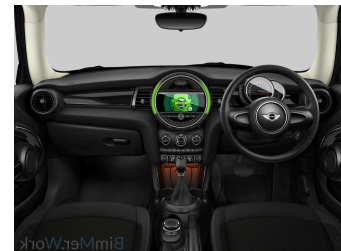

2016 Mini One 1.2T Auto 3-Door

Purchase Price **\$15,990**
Includes GST, Registration & Licensing

Finance may be available on this vehicle. Ask one of our friendly staff for more information.

Gain peace of mind with Mechanical Breakdown Insurance. **Ask us how.**

Top features
None Listed

Body Style
3 door, Hatchback

Odometer
27,100 km

Engine
1200 cc

Fuel Type
Petrol

Transmission
Automatic

Wheels
-

VIN
WMWXN720903A94562

Interior
-

Safety
-

Reg No.

-

Ext Colour
Pepper White

History

-

Seats