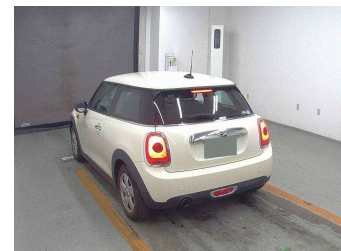

2016 Mini One 1.2T Auto 3-Door

Purchase Price **\$15,990**
Includes GST, Registration & Licensing

Finance may be available on this vehicle. Ask one of our friendly staff for more information.

Gain peace of mind with Mechanical Breakdown Insurance. **Ask us how.**

Top features
None Listed

Body Style
3 door, Hatchback

Odometer
27,100 km

Engine
1200 cc

Fuel Type
Petrol

Transmission
Automatic

Wheels
-

VIN
WMWXN720903A94562