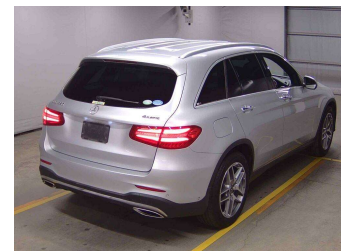

# 2019 Mercedes-Benz GLC250 4-MATIC AMG Sports

**Purchase Price** **\$34,990**  
Includes GST, Registration & Licensing

Finance may be available on this vehicle. Ask one of our friendly staff for more information.

Gain peace of mind with Mechanical Breakdown Insurance. **Ask us how.**

**Top features**

- » Cruise Control
- » paddle shift
- » Reversing Camera

Body Style  
**5 door, SUV / 4x4**

Odometer  
**60,400 km**