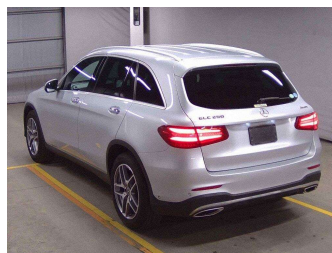

# 2019 Mercedes-Benz GLC250 4-MATIC AMG Sports

**Purchase Price** **\$34,990**  
Includes GST, Registration & Licensing

Finance may be available on this vehicle. Ask one of our friendly staff for more information.

Gain peace of mind with Mechanical Breakdown Insurance. **Ask us how.**

**Top features**

- » Cruise Control
- » paddle shift
- » Reversing Camera

Body Style  
**5 door, SUV / 4x4**

Odometer  
**60,400 km**