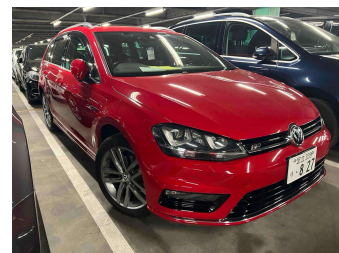

2015 Volkswagen Golf Variant 7 TSi R-Line

Purchase Price **$17,990**
Includes GST, Registration & Licensing

Finance may be available on this vehicle. Ask one of our friendly staff for more information.

Gain peace of mind with Mechanical Breakdown Insurance. **Ask us how.**

Top features

- » Cruise Control
- » Reversing Camera

Body Style
5 door, Station Wagon

Odometer
49,800 km

Engine
1400 cc

Fuel Type
Petrol

Transmission
AT

Wheels
-

VIN
WVWZZZAUZFP530517

Interior
-

Safety
-

Reg No.

-

Ext Colour
Tornado Red

History

-

Seats

-

CO2 Emissions

-

Energy Economy

-

Stock ID: 2408

Lambo
Wholesale Ltd

Lambo Wholesale | Phone 027 548 4245 | Email lambowholesale@xtra.co.nz
173 Ferry Road, Waltham, Christchurch 8011, New Zealand
www.lambowholesale.co.nz

4.84 | 750 reviews