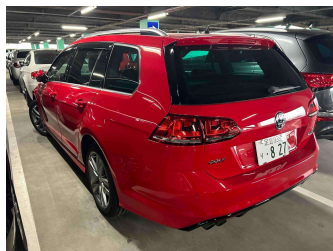

2015 Volkswagen Golf Variant 7 TSi R-Line

Purchase Price **$17,990**
Includes GST, Registration & Licensing

Finance may be available on this vehicle. Ask one of our friendly staff for more information.

Gain peace of mind with Mechanical Breakdown Insurance. **Ask us how.**

Top features

- » Cruise Control
- » Reversing Camera

Body Style
5 door, Station Wagon

Odometer
49,800 km

Engine
1400 cc

Fuel Type
Petrol

Transmission
AT

Wheels
-

VIN
WVWZZZAUZFP530517

Interior
-

Safety
-

Reg No.

-

Ext Colour
Tornado Red

History

-

Seats

-

CO2 Emissions

-

Energy Economy

-

Stock ID: 2408

Lambo
Wholesale Ltd

Lambo Wholesale | Phone 027 548 4245 | Email lambowholesale@xtra.co.nz
173 Ferry Road, Waltham, Christchurch 8011, New Zealand
www.lambowholesale.co.nz

4.84 | 750 reviews