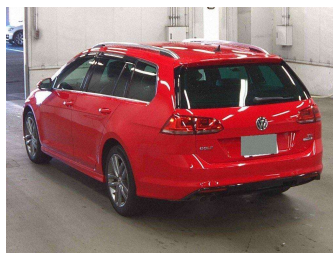

2015 Volkswagen Golf Variant 7 TSi R-Line

Purchase Price **$17,990**
Includes GST, Registration & Licensing

Finance may be available on this vehicle. Ask one of our friendly staff for more information.

Gain peace of mind with Mechanical Breakdown Insurance. **Ask us how.**

Top features

- » Cruise Control
- » Reversing Camera

Body Style
5 door, Station Wagon

Odometer
49,800 km

Engine
1400 cc

Fuel Type
Petrol

Transmission
AT

Wheels
-

VIN
WVWZZZAUZFP530517

Interior
-

Safety
-

Reg No.

-

Ext Colour
Tornado Red

History

-

Seats

-

CO2 Emissions

-

Energy Economy

-

Stock ID: 2408

Lambo
Wholesale Ltd

Lambo Wholesale | Phone 027 548 4245 | Email lambowholesale@xtra.co.nz
173 Ferry Road, Waltham, Christchurch 8011, New Zealand
www.lambowholesale.co.nz

4.84 | 750 reviews