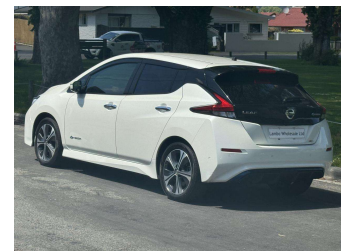

2018 Nissan Leaf G 40kWh with Pro Pilot - LEATHER

Purchase Price **\$17,990**
Includes GST, Registration & Licensing

Finance may be available on this vehicle. Ask one of our friendly staff for more information.

Gain peace of mind with Mechanical Breakdown Insurance. **Ask us how.**

Top features

- » Cruise Control

Body Style
5 door, Hatchback

Odometer
58,500 km

Engine
-

Fuel Type
-

Transmission
Automatic

Wheels
-

VIN
-

Interior
-

Safety
-

Reg No.
-

Ext Colour
White Pearl

History
-

Seats
-