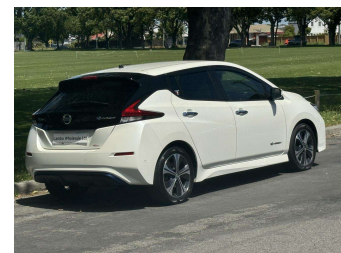

2018 Nissan Leaf G 40kWh with Pro Pilot - LEATHER

Purchase Price **\$17,990**
Includes GST, Registration & Licensing

Finance may be available on this vehicle. Ask one of our friendly staff for more information.

Gain peace of mind with Mechanical Breakdown Insurance. **Ask us how.**

Top features

- » Cruise Control

Body Style
5 door, Hatchback

Odometer
58,500 km

Engine
-

Fuel Type
-

Transmission
Automatic

Wheels
-

VIN
-

Interior
-

Safety
-

Reg No.
-

Ext Colour
White Pearl

History
-

Seats
-