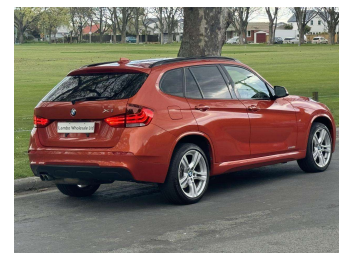

# 2015 BMW X1 X-Drive 20i M-Sport

**Purchase Price** **\$15,990**  
Includes GST, Registration & Licensing

Finance may be available on this vehicle. Ask one of our friendly staff for more information.

Gain peace of mind with Mechanical Breakdown Insurance. **Ask us how.**

**Top features**

- » Auto Lights
- » Reversing Camera

**Body Style**  
5 door, SUV / 4x4

**Odometer**  
77,900 km

**Engine**  
2000 cc

**Fuel Type**  
Petrol

**Transmission**  
Automatic, 4WD

**Wheels**  
-