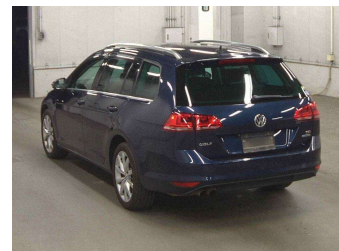

2014 Volkswagen Golf Variant 7 TSI Highline

Purchase Price **\$14,990**
Includes GST, Registration & Licensing

Finance may be available on this vehicle. Ask one of our friendly staff for more information.

Gain peace of mind with Mechanical Breakdown Insurance. **Ask us how.**

Top features

- » Cruise Control
- » Reversing Camera

Body Style
5 door, Station Wagon

Odometer
68,000 km

Engine
1400 cc

Fuel Type
Petrol