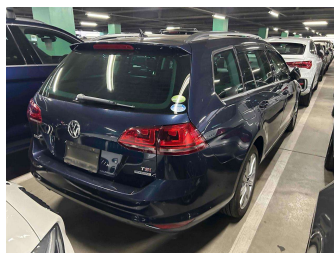

2014 Volkswagen Golf Variant 7 TSI Highline

Purchase Price **$14,990**
Includes GST, Registration & Licensing

Finance may be available on this vehicle. Ask one of our friendly staff for more information.

Gain peace of mind with Mechanical Breakdown Insurance. **Ask us how.**

Top features

- » Cruise Control
- » Reversing Camera

Body Style
5 door, Station Wagon

Odometer
68,000 km

Engine
1400 cc

Fuel Type
Petrol

Transmission
Automatic

Wheels
-

VIN
WVWZZZAUZEP560145

Interior
-

Safety
-

Reg No.

-

Ext Colour
Night Blue Metallic

History

-

Seats

-

CO2 Emissions

-

Energy Economy

-

Stock ID: 2662

Lambo Wholesale | Phone 027 548 4245 | Email lambowholesale@xtra.co.nz
173 Ferry Road, Waltham, Christchurch 8011, New Zealand
www.lambowholesale.co.nz

4.85 | 903 reviews