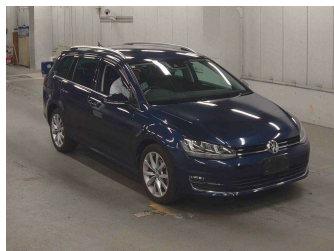

2014 Volkswagen Golf Variant 7 TSI Highline

Purchase Price **\$14,990**
Includes GST, Registration & Licensing

Finance may be available on this vehicle. Ask one of our friendly staff for more information.

Gain peace of mind with Mechanical Breakdown Insurance. **Ask us how.**

Top features

- » Cruise Control
- » Reversing Camera

Body Style
5 door, Station Wagon

Odometer
68,000 km

Engine
1400 cc

Fuel Type
Petrol

Transmission
Automatic

Wheels
-

VIN
WVWZZZAUZEP560145

Interior
-

Safety
-

Reg No.

-

Ext Colour
Night Blue Metallic