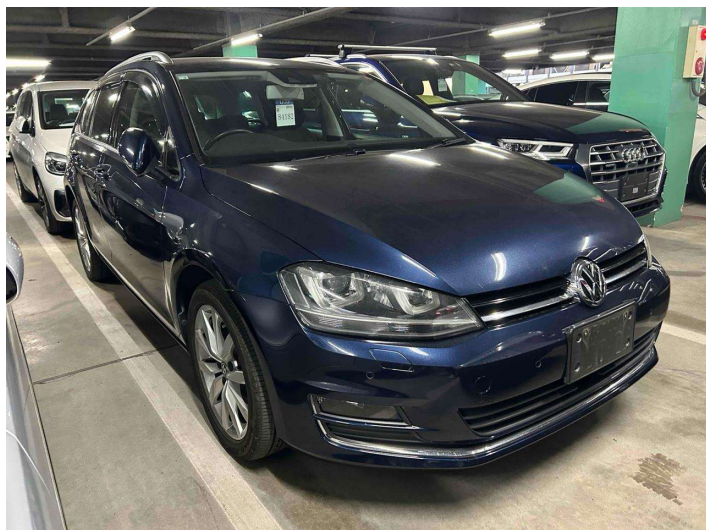

2014 Volkswagen Golf Variant 7 TSI Highline

Purchase Price **\$14,990**
Includes GST, Registration & Licensing

Finance may be available on this vehicle. Ask one of our friendly staff for more information.

Gain peace of mind with Mechanical Breakdown Insurance. **Ask us how.**

Top features

- » Cruise Control
- » Reversing Camera

Body Style
5 door, Station Wagon

Odometer
68,000 km

Engine
1400 cc

Fuel Type
Petrol

Transmission
Automatic

Wheels
-

VIN
WVWZZZAUZEP560145

Interior
-

Safety
-

Reg No.

-

Ext Colour
Night Blue Metallic