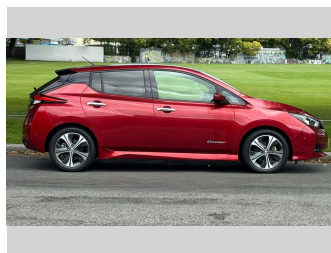

2018 Nissan Leaf X 40kWh

Purchase Price **\$19,990**
Includes GST, Registration & Licensing

Finance may be available on this vehicle. Ask one of our friendly staff for more information.

Gain peace of mind with Mechanical Breakdown Insurance. **Ask us how.**

Top features

- » Heated Seats

Body Style
5 door, Hatchback

Odometer
34,900 km

Engine
Electric

Fuel Type
Electricity

Transmission
Automatic

Wheels
-

VIN
-

Interior
-

Safety
-

Reg No.
-

Ext Colour
Ruby Red

History
-

Seats
-

CO2 Emissions
-