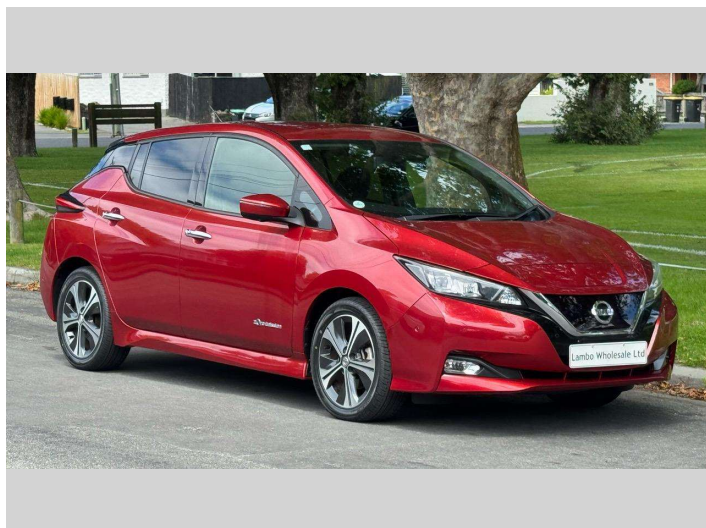

2018 Nissan Leaf X 40kWh

Purchase Price **\$19,990**
Includes GST, Registration & Licensing

Finance may be available on this vehicle. Ask one of our friendly staff for more information.

Gain peace of mind with Mechanical Breakdown Insurance. **Ask us how.**

Top features

- » Heated Seats

Body Style
5 door, Hatchback

Odometer
34,900 km

Engine
Electric

Fuel Type
Electricity

Transmission
Automatic

Wheels
-

VIN
-

Interior
-

Safety
-

Reg No.
-

Ext Colour
Ruby Red

History
-

Seats
-

CO2 Emissions
-