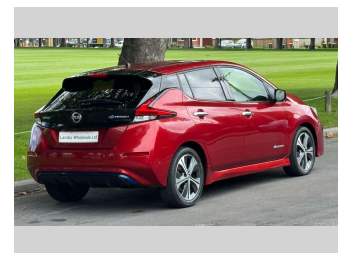

2018 Nissan Leaf X 40kWh

Purchase Price **\$19,990**
Includes GST, Registration & Licensing

Finance may be available on this vehicle. Ask one of our friendly staff for more information.

Gain peace of mind with Mechanical Breakdown Insurance. **Ask us how.**

Top features

- » Heated Seats

Body Style
5 door, Hatchback

Odometer
34,900 km

Engine
Electric

Fuel Type
Electricity

Transmission
Automatic

Wheels
-

VIN
-

Interior
-

Safety
-

Reg No.
-

Ext Colour
Ruby Red

History
-

Seats
-

CO2 Emissions
-