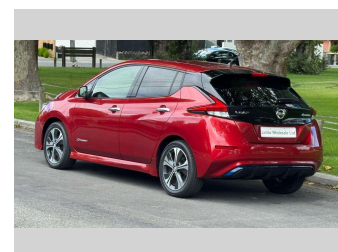

2018 Nissan Leaf X 40kWh

Purchase Price **\$19,990**
Includes GST, Registration & Licensing

Finance may be available on this vehicle. Ask one of our friendly staff for more information.

Gain peace of mind with Mechanical Breakdown Insurance. **Ask us how.**

Top features

- » Heated Seats

Body Style
5 door, Hatchback

Odometer
34,900 km

Engine
Electric

Fuel Type
Electricity

Transmission
Automatic

Wheels
-

VIN
-

Interior
-

Safety
-

Reg No.
-

Ext Colour
Ruby Red

History
-

Seats
-

CO2 Emissions
-