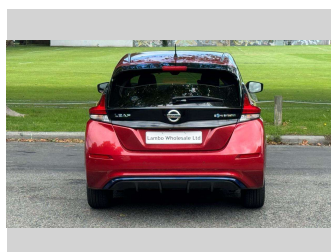

2018 Nissan Leaf X 40kWh

Purchase Price **\$19,990**
Includes GST, Registration & Licensing

Finance may be available on this vehicle. Ask one of our friendly staff for more information.

Gain peace of mind with Mechanical Breakdown Insurance. **Ask us how.**

Top features

- » Heated Seats

Body Style
5 door, Hatchback

Odometer
34,900 km

Engine
Electric

Fuel Type
Electricity

Transmission
Automatic

Wheels
-

VIN
-

Interior
-

Safety
-

Reg No.
-

Ext Colour
Ruby Red

History
-

Seats
-

CO2 Emissions
-