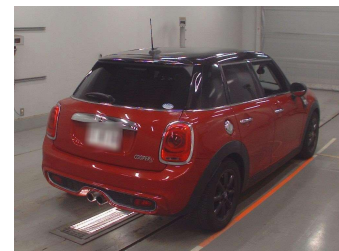

2015 Mini Cooper S 2.0T 6AT 5-Door

Purchase Price **\$16,990**
Includes GST, Registration & Licensing

Finance may be available on this vehicle. Ask one of our friendly staff for more information.

Gain peace of mind with Mechanical Breakdown Insurance. **Ask us how.**

Top features
None Listed

Body Style
5 door, Hatchback

Odometer
63,900 km

Engine
2000 cc, Petrol

Fuel Type
Petrol

Transmission
Automatic

Wheels
-

VIN
WMWXS720802B60422