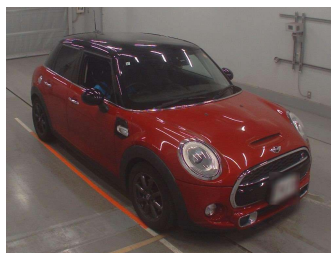

2015 Mini Cooper S 2.0T 6AT 5-Door

Purchase Price **\$16,990**
Includes GST, Registration & Licensing

Finance may be available on this vehicle. Ask one of our friendly staff for more information.

Gain peace of mind with Mechanical Breakdown Insurance. **Ask us how.**

Top features
None Listed

Body Style
5 door, Hatchback

Odometer
63,900 km

Engine
2000 cc, Petrol

Fuel Type
Petrol

Transmission
Automatic

Wheels
-

VIN
WMWXS720802B60422