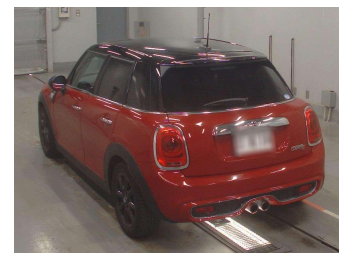

2015 Mini Cooper S 2.0T 6AT 5-Door

Purchase Price **\$16,990**
Includes GST, Registration & Licensing

Finance may be available on this vehicle. Ask one of our friendly staff for more information.

Gain peace of mind with Mechanical Breakdown Insurance. **Ask us how.**

Top features
None Listed

Body Style
5 door, Hatchback

Odometer
63,900 km

Engine
2000 cc, Petrol

Fuel Type
Petrol

Transmission
Automatic

Wheels
-

VIN
WMWXS720802B60422